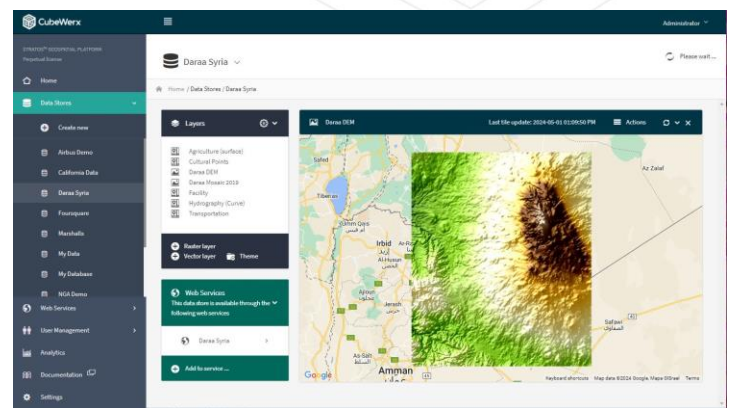

This robust platform facilitates the streamlined processing and distribution of geospatial imagery and other datasets via open web services. Capable of managing vast data collections, Stratos simplifies the publication of data through standard APIs set forth by the Open Geospatial Consortium (OGC) and the Defense Geospatial Intelligence Working Group (DGIWG). This seamless integration supports mobile, web, and desktop applications and includes advanced management features for user accounts, roles, API keys, and quotas, thereby ensuring fortified data access. Stratos also offers pixel-level usage tracking and analytics, providing critical insights into data utilization.

Who we are

The CubeWerx team has been at the forefront of open data management and interoperability for over 25 years, leading initiatives and participating in over 30 OGC test beds. Our experts serve on the editorial boards of major standards organizations and have provided strategic guidance on spatial data infrastructure to various global institutions including Natural Resources Canada, the Open Geospatial Consortium, the European Space Agency, and ISO.

Creators of the initial Oracle Spatial extensions and pioneers of the first commercial interoperable web services products, our team has significantly contributed to the standards that define modern web mapping today.

Key Features for GEOINT

Regarded as the benchmark for performance, compliance, and interoperability within the industry, CubeWerx ensures compatibility across all allied systems by supporting all existing OGC specifications, including the latest OGC API and defense-specific profiles. Our platform features automated version negotiation to facilitate seamless connectivity between diverse applications, supports on-the-fly reprojection to any coordinate system, and enables exportation to DGIWG-compliant geopackages.

In addition, Stratos enhances operational flexibility by enabling interoperability with existing and legacy systems, reducing integration times and operational downtime. This capability ensures that transitioning to newer technologies and standards is smooth and non-disruptive, maintaining continuous operational readiness.