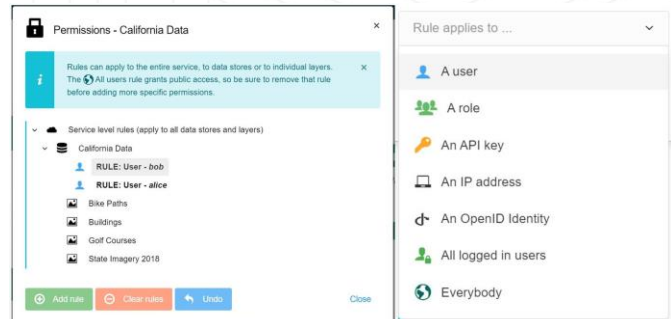

Security

Implementing a zero-trust security model, Stratos mandates explicit authentication before granting access to geospatial content. It supports multiple authentication methods including HTTP/Basic and OpenID and enforces stringent geographical and resolution-based access controls, complemented by exhaustive audit trails of data interactions down to the pixel and CPU cycle.

Visit <https://cubewerx.com/> or email us at info@cubewerx.com today to learn more about our company and our cutting-edge platforms.

Further Reading

Stratos Platform

Website: <https://www.cubewerx.com/stratos-platform/>
PDF: <https://www.cubewerx.com/wp-content/uploads/2024/04/Technology-Brief-Stratos.pdf>

Insights Platform (Q4 2024 Release)

PDF: <https://www.cubewerx.com/wp-content/uploads/2024/04/Whitepaper-Insights-Introduction.pdf>