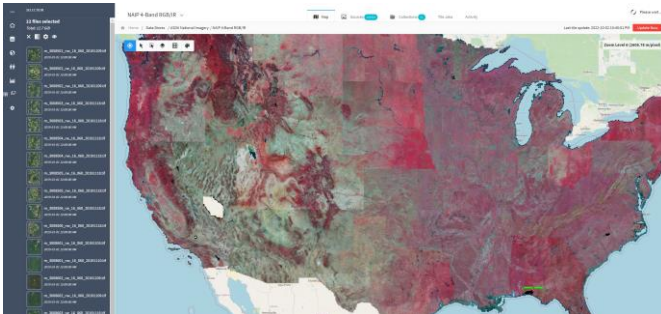

Data Currency

In the realm of defense and intelligence, timely data is crucial. Stratos excels in rapidly deploying new data directly from network-attached or cloud storages into web services, dramatically enhancing responsiveness to strategic demands and reducing operational backlogs for a decisive tactical edge.

Connectivity

Designed to excel in complex, distributed settings, Stratos seamlessly integrates various data nodes into a cohesive operational framework, supporting both OGC-compliant and ESRI REST servers.

Includes a full offline mode, complete with integrated basemaps for operation in air-gapped networks and standalone edge devices.

This capability ensures that disparate data sources are unified into a comprehensive operational picture swiftly and efficiently.

Ease of use

Stratos is designed for immediate deployment and ease of use, eliminating the need for specialized training. This accessibility reduces operational bottlenecks and empowers users to quickly become proficient with the platform.